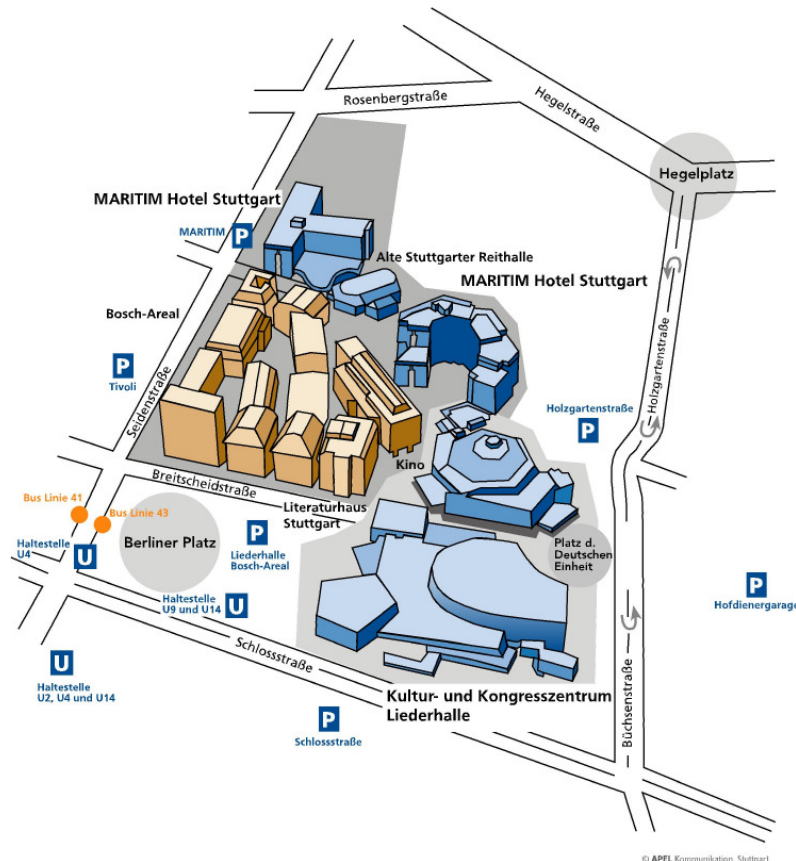

How to find us.

Berliner Platz 1-3 70174 Stuttgart
Tel: 0711/2027-710 Fax: 0711/2027-760

<http://www.liederhalle-stuttgart.de>
E-Mail: info@liederhalle-stuttgart.de

Travel by public transport

From Stuttgart

Main Railway Station U9 tram in the direction of Vogelsang and U14 tram in the direction of Heslach
Journey time: 3 minutes, trams run every 5 to 10 minutes

Stop: Berliner Platz (Liederhalle).

Travel from Stuttgart Airport

Rapid-transit railway (S-Bahn) line S2 to Schorndorf or S3 to Backnang
in the direction of Stuttgart Main Railway Station

Journey time: 25 minutes, trains run every 15 minutes

Stop: Stadtmittel (Rotebühlplatz)

Büchsenstraße/Haus der Wirtschaft exit, then walk straight on - it's only approximately 5 minutes' walk here to the Kultur- und Kongresszentrum Liederhalle.

Travel by car

Coming from the direction of Munich - Salzburg

(A8 motorway) - leave the motorway at the S-Degerloch exit and drive towards Stuttgart city centre (B 27 trunk road).

Get in the left lane in the direction of S-West in the underpass (Schlossplatz).

Coming from the direction of Basel/Karlsruhe/Zurich/Konstanz

(A8 motorway) - Stuttgart motorway interchange in the direction of Stuttgart city centre - S-Vaihingen junction in the direction of Stuttgart city centre (B14 trunk road).

Get in the right lane approx. 700 metres after the Heslach Tunnel, turn left on Österreichischer Platz into Paulinenstrasse (B27 a trunk road), then right into Rotebühlstrasse and left at Rotebühlplatz into Fritz-Elsas-Strasse.

Coming from the direction of Hamburg/Frankfurt/Nuremberg/Würzburg

(A81 motorway) - leave the motorway at the S-Zuffenhausen exit and drive towards Stuttgart city centre (B10/B27 trunk road). Turn right at Stuttgart Main Railway Station into Kriegsbergstrasse and left on Hegelplatz into Holzgartenstrasse.